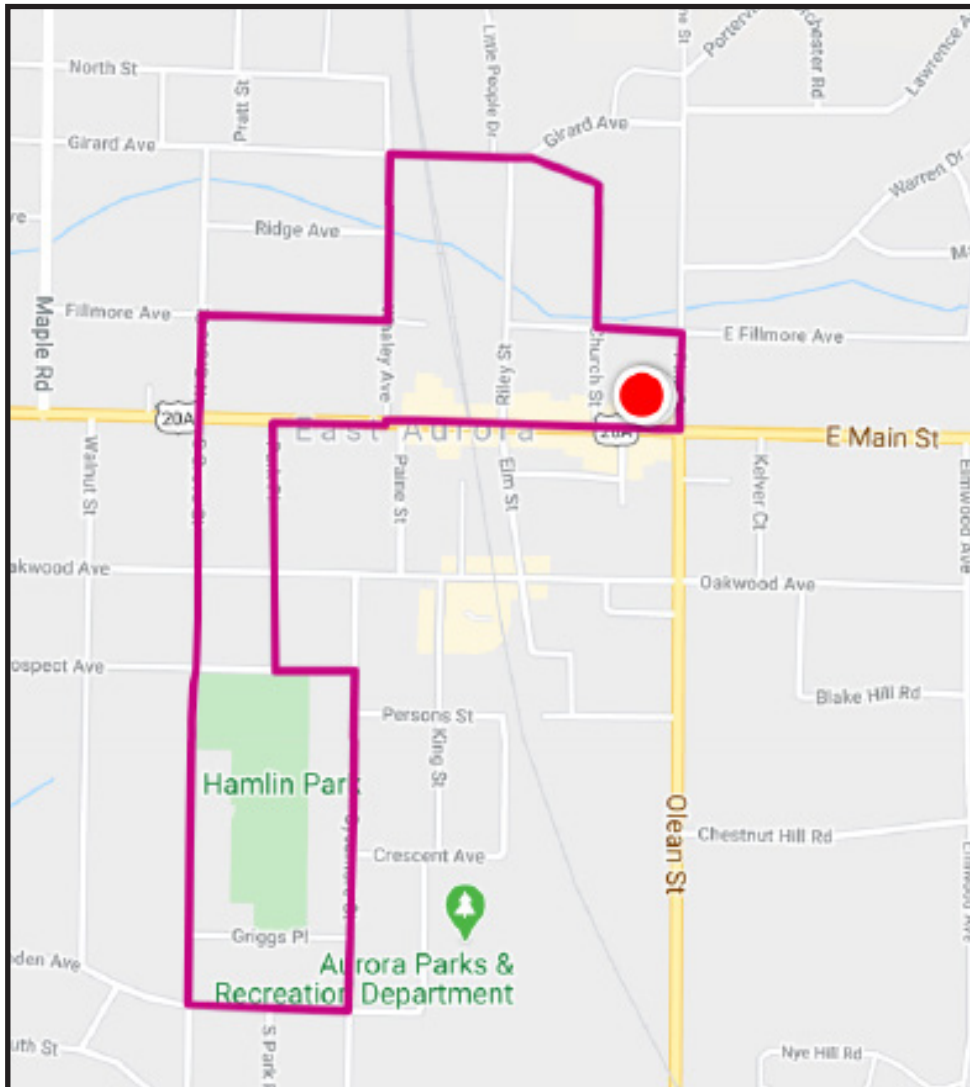

Presented by,
Wegmans

East Aurora 3 Mile Route

Start & end at the parking lot behind Vidlers!
(708 Persons Alley East Aurora, NY 14052)

1. Head up to Pine St. and take a RIGHT
2. Take a RIGHT on Main St.
3. Take a LEFT on Park Pl.
4. Take a LEFT on Prospect Ave.
5. Take a RIGHT on Sycamore St.
6. Take a RIGHT on Linden Ave.
7. Take a RIGHT on South Grove
8. Cross Main St. and continue onto North Grove
9. Take a RIGHT on Fillmore
10. Take a LEFT on Whaley Ave.
11. Take a RIGHT on Girard Ave.
12. Take a RIGHT on Church St.
13. Take a LEFT on East Fillmore
14. Take a RIGHT on Pine St.
15. You're back at Person's Ally - the lot behind Vidlers!